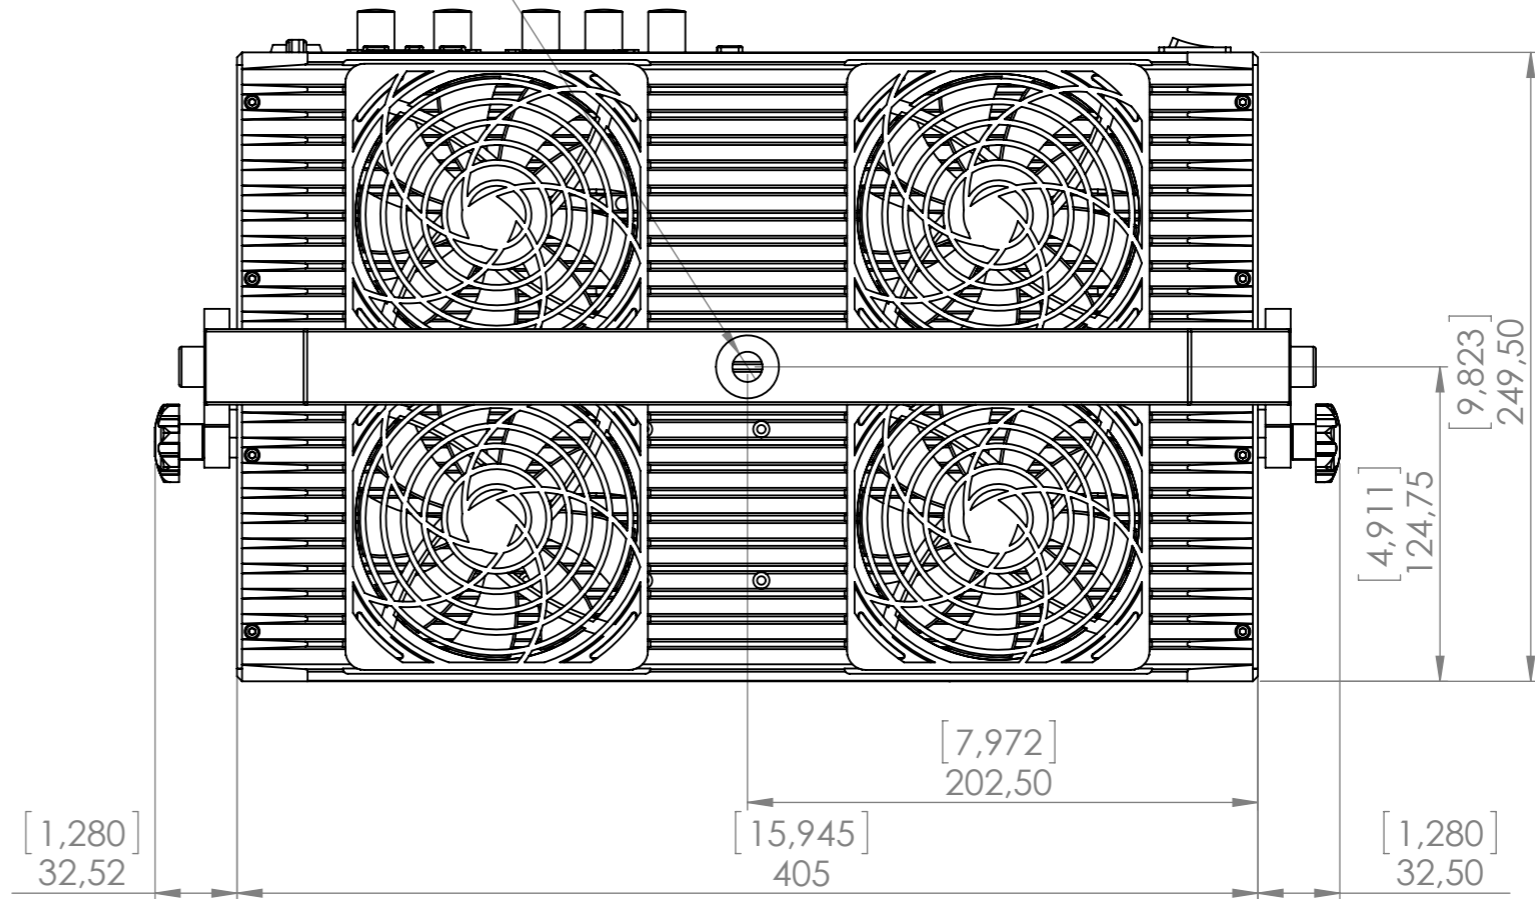

Ø 12[0,472] THRU ALL

Name:

Compact Basic

Manufacturer:

IN ORDER TO PROVIDE THE POSSIBLE HIGHEST
QUALITY WE RESERVE THE RIGHT TO CHANGE
THE SPECS WITHOUT PRIOR NOTICE

Sheet Size:

A3

FOR INFORMATION ONLY NOT FOR DESIGN

Sheet Scale:

1:3