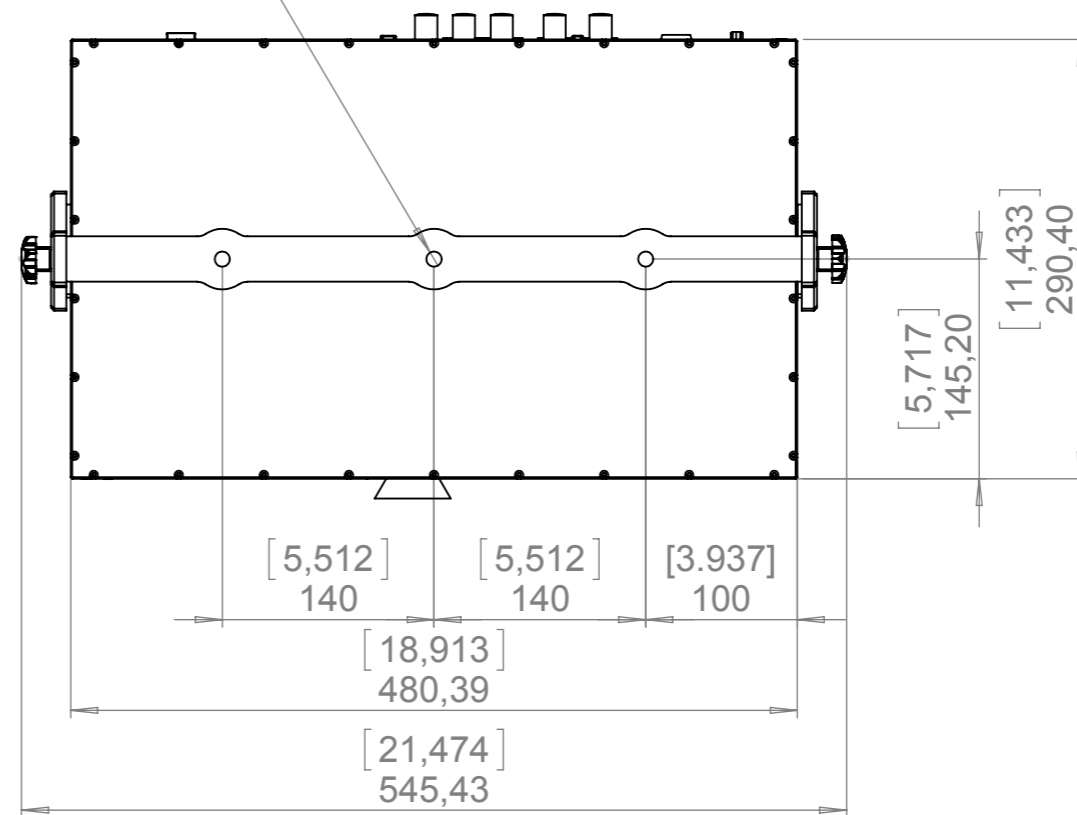

Ø 10 [0,394] THRU

Name: Pictor Pro	Manufacturer: 
IN ORDER TO PROVIDE THE POSSIBLE HIGHEST QUALITY WE RESERVE THE RIGHT TO CHANGE THE SPECS WITHOUT PRIOR NOTICE	Sheet Size: A3
FOR INFORMATION ONLY NOT FOR DESIGN	Sheet Scale: 1:5